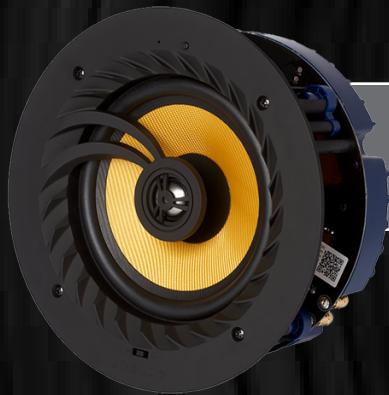

# WI-FI MULTI-ROOM CEILING SPEAKER

## LITHE AUDIO BLUETOOTH WIRELESS 6.5"

Ceiling Speaker (Pair) 1x Master Active & 1x Slave Passive Speaker  
210mm x 97mm x 230mm

**R7 480.00** Incl Vat

## LITHE AUDIO 6.5" ACTIVE 60W Wi-Fi MULTIROOM

Ceiling Speaker (Pair) 1x Master Active & 1x Slave Passive Speaker  
210mm x 95mm x 230mm

**R13 680.00** Incl Vat

All-In-One Multi-Room Wi-Fi Ceiling Speakers combine an amplifier, wi-fi receiver, and a high-quality speaker to offer you the absolute all-in-one wireless system. AirPlay 2 certified and the perfect addition to a HomeKit setup.