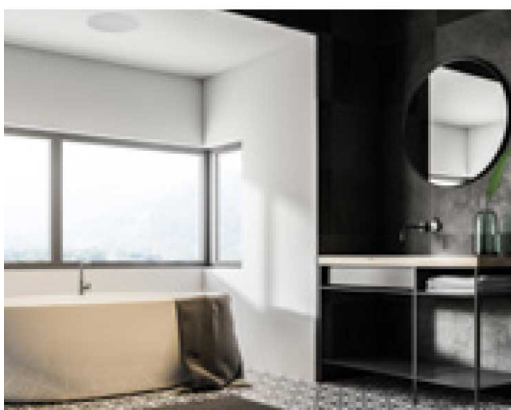

## LITHE AUDIO BLUETOOTH WIRELESS 6.5"

Ceiling Speaker (Pair) 1x Master Active & 1x Slave Passive Speaker  
210mm x 97mm x 230mm

**R7 480.00** Incl Vat

## LITHE AUDIO 6.5" ACTIVE 60W Wi-Fi MULTIROOM

Ceiling Speaker (Pair) 1x Master Active & 1x Slave Passive Speaker  
210mm x 95mm x 230mm

**R13 680.00** Incl Vat

All-In-One Multi-Room Wi-Fi Ceiling Speakers combine an amplifier, wi-fi receiver, and a high-quality speaker to offer you the absolute all-in-one wireless system. AirPlay 2 certified and the perfect addition to a HomeKit setup.