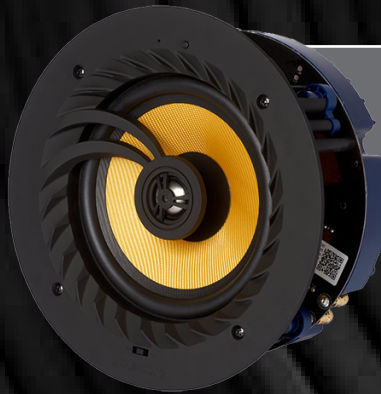

# WI-FI MULTI-ROOM CEILING SPEAKER

## LITHE AUDIO BLUETOOTH WIRELESS 6.5"

Ceiling Speaker (Pair) 1x Master Active & 1x Slave Passive Speaker  
210mm x 97mm x 230mm

**R7 480.00** Incl Vat

## LITHE AUDIO 6.5" ACTIVE 60W Wi-Fi MULTIROOM

Ceiling Speaker (Pair) 1x Master Active & 1x Slave Passive Speaker  
210mm x 95mm x 230mm

**R13 680.00** Incl Vat

All-In-One Multi-Room Wi-Fi Ceiling Speakers combine an amplifier, wi-fi receiver, and a high-quality speaker to offer you the absolute all-in-one wireless system. AirPlay 2 certified and the perfect addition to a HomeKit setup.